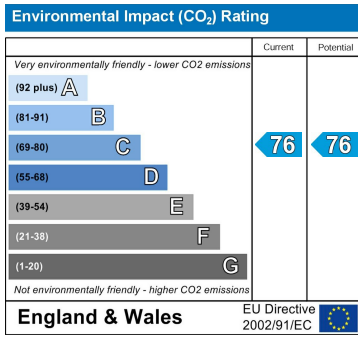

Unity Building Rumford Place, Liverpool, Merseyside L3 9BW

£1,100 PCM

Berkeley Shaw Estate Agents Limited.
Company No. 0784754

Berkeley Shaw Real Estate Limited.
Company No. 05206927