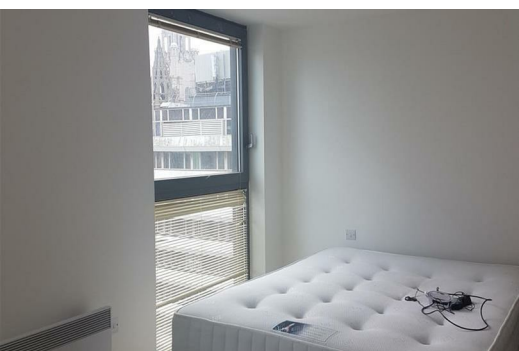

Unity Building Rumford Place, Liverpool, Merseyside L3 9BW

£1,100 PCM

Berkeley Shaw Estate Agents Limited.
Company No. 0784754

Berkeley Shaw Real Estate Limited.
Company No. 05206927