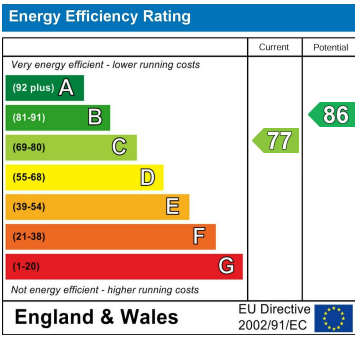

**Focus Building, 17 Standish Street, Liverpool, Merseyside L3 2BD**  
**£825 PCM**

Berkeley Shaw Estate Agents Limited.  
Company No. 0784754

Berkeley Shaw Real Estate Limited.  
Company No. 05206927