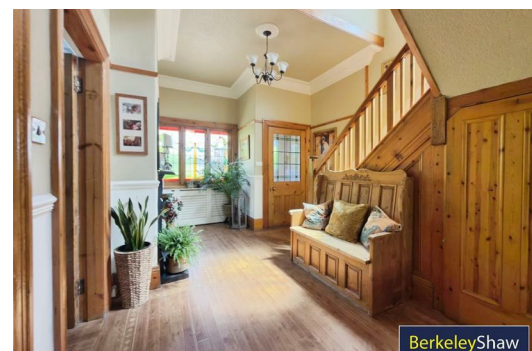

BerkeleyShaw