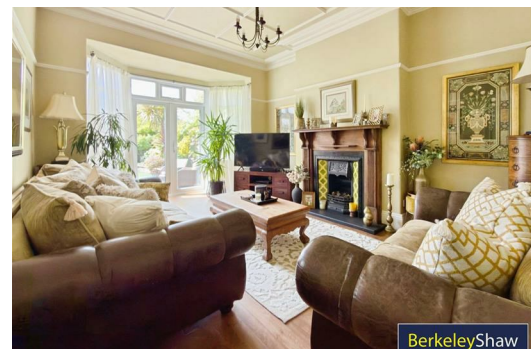

BerkeleyShaw

Berkeley Shaw Estate Agents Limited.
Company No. 0784754

Berkeley Shaw Real Estate Limited.
Company No. 05206927