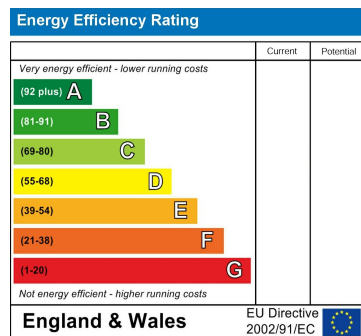

Hall

Front Room

Lounge

Dining Kitchen

Downstairs WC

Landing

Bedroom 1

DOUBLE

Bedroom 2

DOUBLE

Bedroom 3

DOUBLE

Bedroom 4

DOUBLE

Family Bathroom

Bedroom 5

DOUBLE to the 2nd floor

En-Suite (Bed 5)

Located on second floor

Outdoor Brick Store

BerkeleyShaw