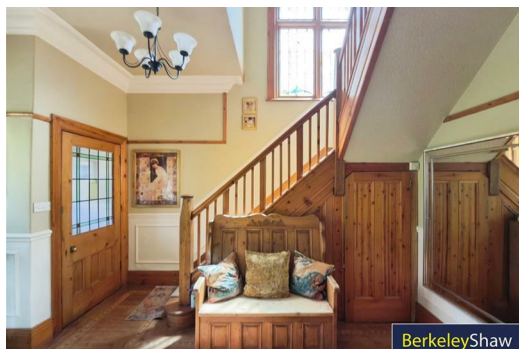

BerkeleyShaw

BerkeleyShaw